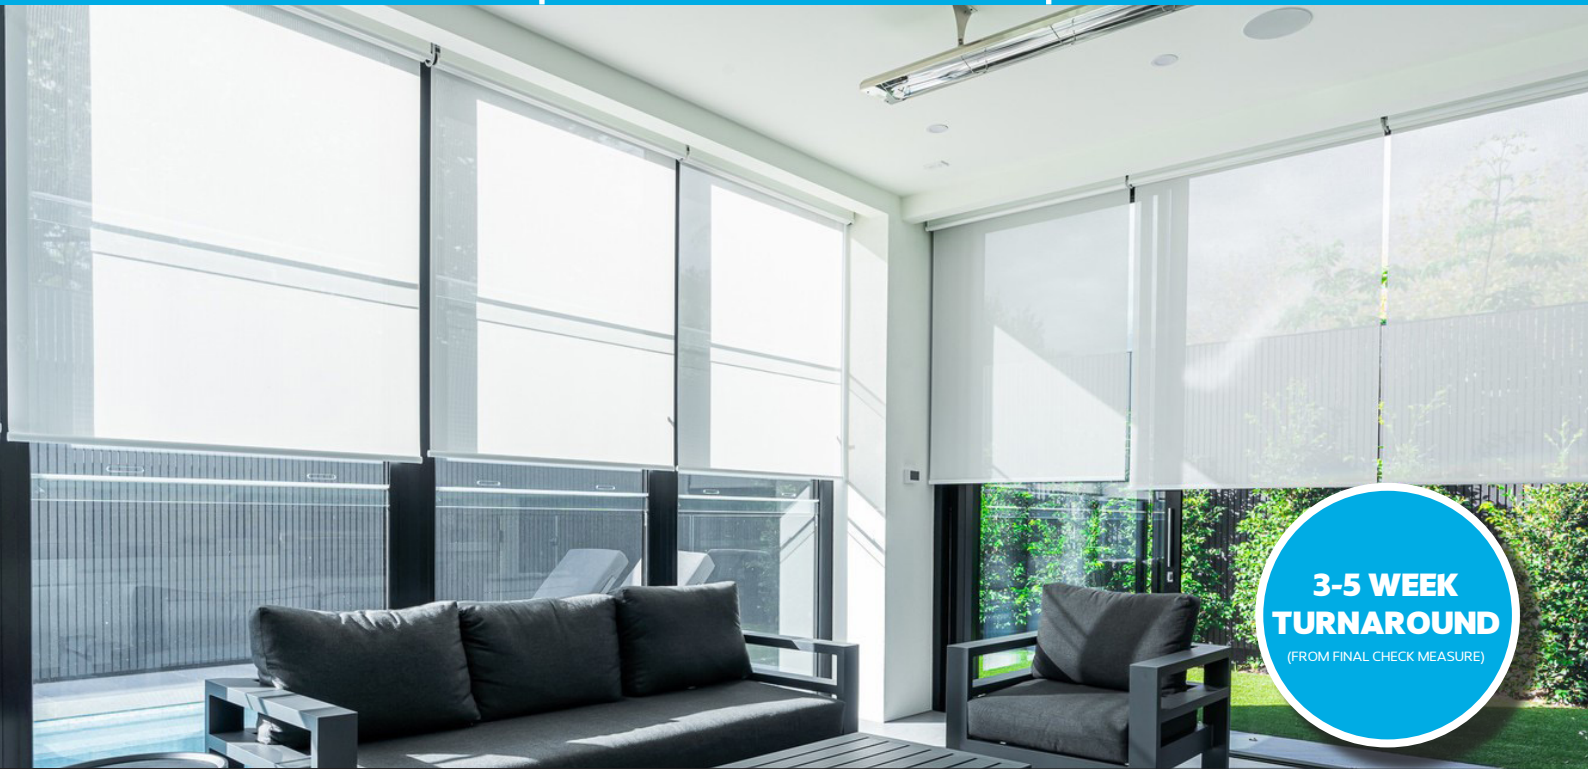

Indoor Roller Blinds

STYLISH

VERSATILE

FUNCTIONAL

Unveil The Elegance Of Your Space With Roller Blinds!

Elevate your living spaces with our versatile and stylish blinds, offering the perfect blend of privacy, style, and functionality.

Experience the convenience of our Indoor Blinds, specially designed to fit any window size and delivered with ease.

Crafted from premium materials, these blinds are built to last, providing durability and long-lasting performance.

Choose from a wide selection of styles, colours, and patterns to find the perfect match for your decor, adding a touch of elegance to any room.

Enjoy the energy-efficient benefits of our blinds, helping to regulate temperature and create a comfortable environment year-round. With easy-to-use controls, you have full control over the amount of natural light entering your space, enabling you to create the ideal ambience throughout the day.

Transform your home or office with Shut It's Indoor Blinds, where privacy, light control, and aesthetic appeal come together seamlessly.

Discover the perfect balance of beauty and practicality with our high-quality blinds, available in an array of materials, colours, and styles.